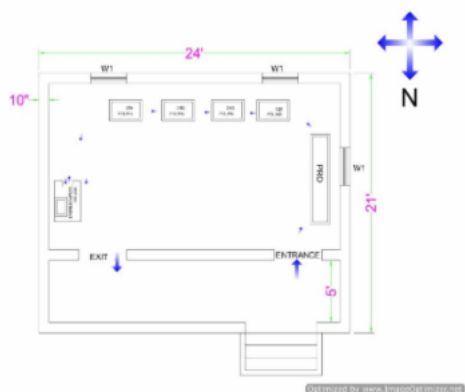

Nazri Naksha

Google Map View

Polling Station Building Front View

Polling Station Front View

Cad View

Key MAP View