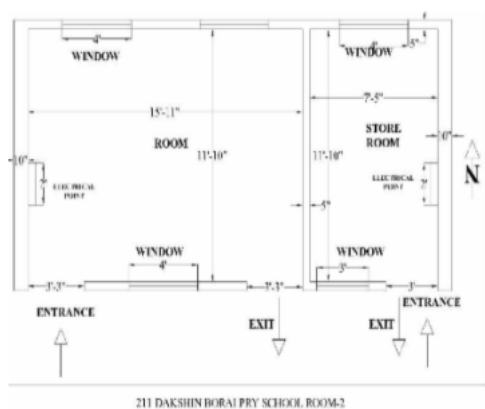

Nazri Naksha

Google Map View

Polling Station Building Front View

Polling Station Front View

Cad View

Key MAP View