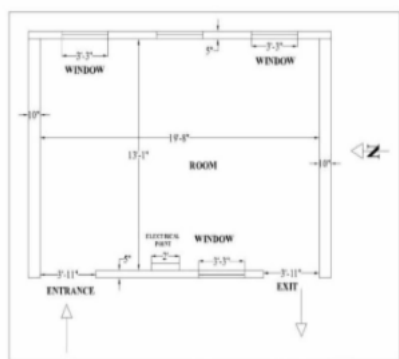

Cad View

233, BEGUNIA K.M. VIDYAPITH