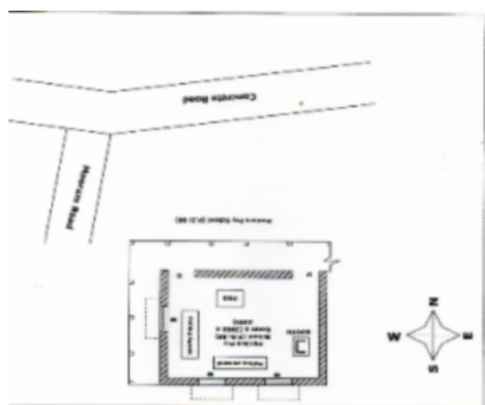

Nazri Naksha

Google Map View

Polling Station Building Front View

Polling Station Front View

Cad View

Key MAP View