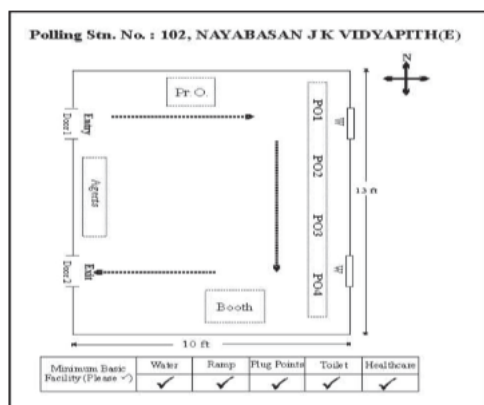

Nazri Naksha

Google Map View

Polling Station Building Front View

Polling Station Front View

Cad View

Key MAP View