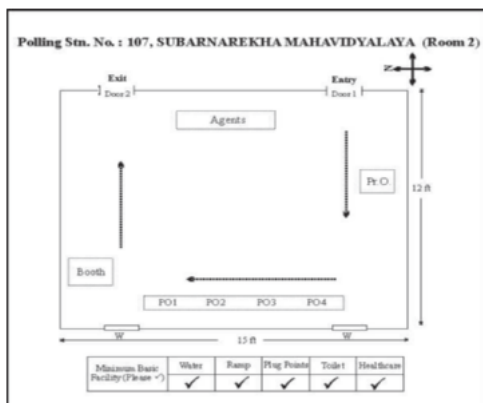

Nazri Naksha

Google Map View

Polling Station Building Front View

Polling Station Front View

Cad View

Key MAP View