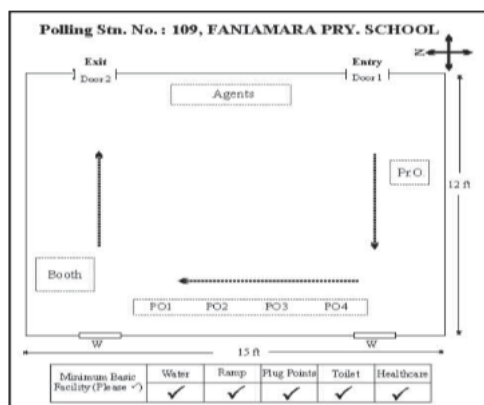

Nazri Naksha

Google Map View

Polling Station Building Front View

Polling Station Front View

Cad View

Key MAP View