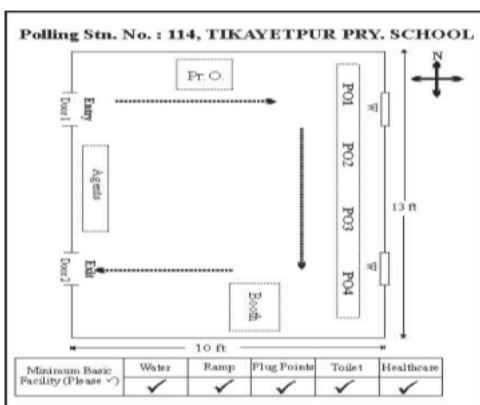

Nazri Naksha

Google Map View

Polling Station Building Front View

Polling Station Front View

Cad View

Key MAP View