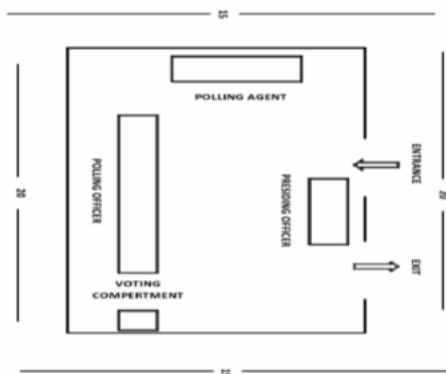

Nazri Naksha

Google Map View

Polling Station Building Front View

Polling Station Front View

Cad View

Key MAP View