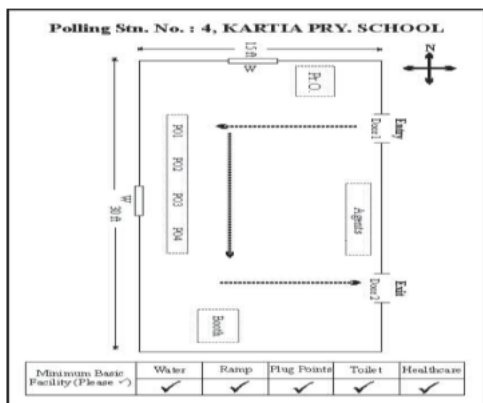

Nazri Naksha

Google Map View

Polling Station Building Front View

Polling Station Front View

Cad View

Key MAP View