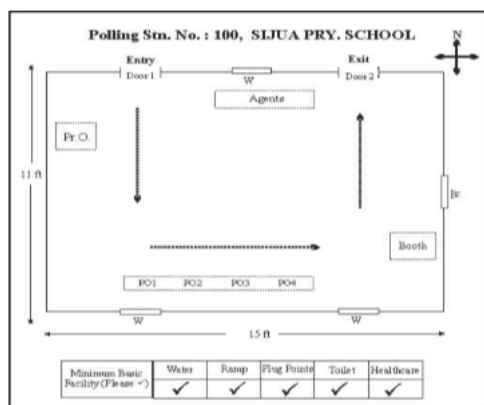

Nazri Naksha

Google Map View

Polling Station Building Front View

Polling Station Front View

Cad View

Key MAP View