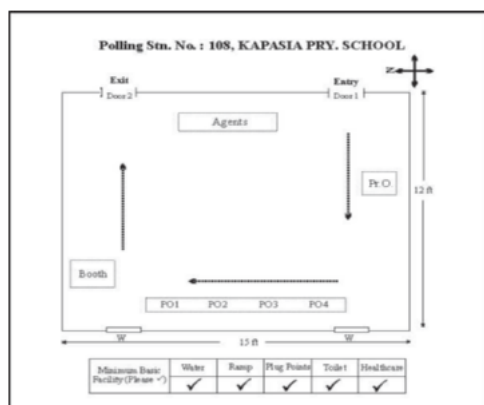

Nazri Naksha

Google Map View

Polling Station Building Front View

Polling Station Front View

Cad View

Key MAP View