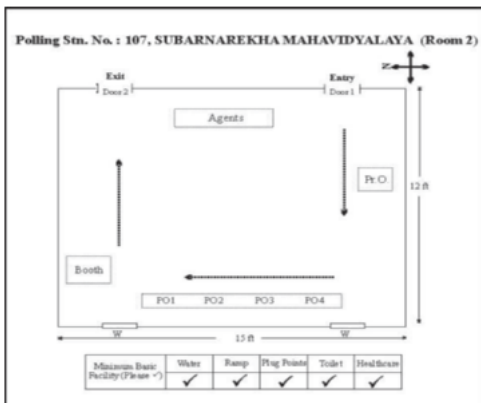

Nazri Naksha

Google Map View

Polling Station Building Front View

Polling Station Front View

Cad View

Key MAP View