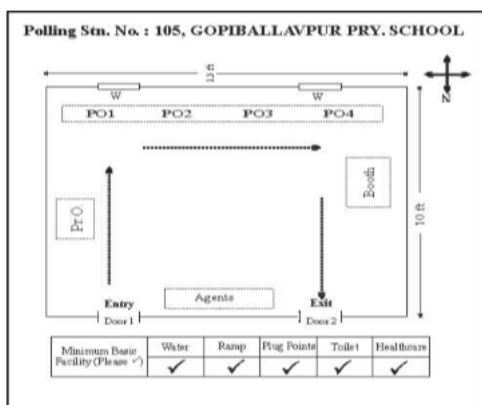

Nazri Naksha

Google Map View

Polling Station Building Front View

Polling Station Front View

Cad View

Key MAP View