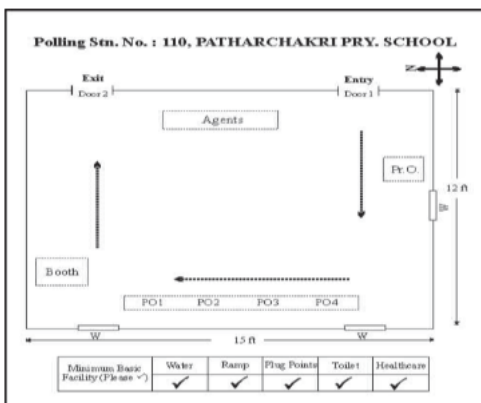

Nazri Naksha

Google Map View

Polling Station Building Front View

Polling Station Front View

Cad View

Key MAP View