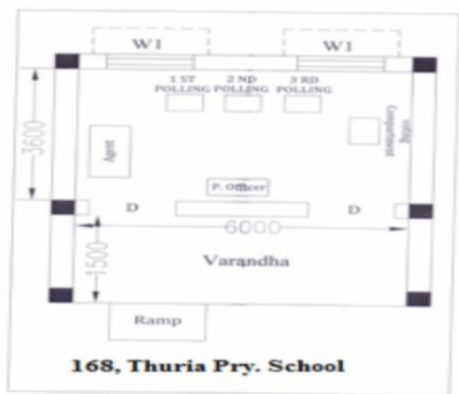

Nazri Naksha

Google Map View

Polling Station Building Front View

Polling Station Front View

Cad View

Key MAP View