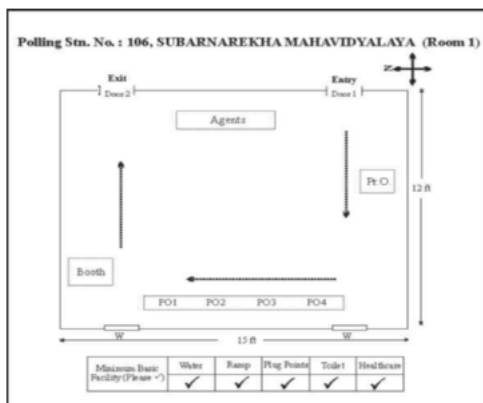

Nazri Naksha

Google Map View

Polling Station Building Front View

Polling Station Front View

Cad View

Key MAP View