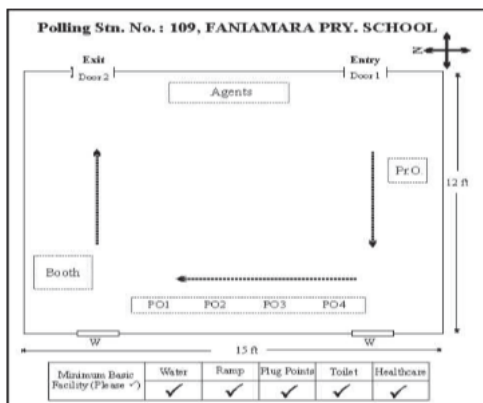

Nazri Naksha

Google Map View

Polling Station Building Front View

Polling Station Front View

Cad View

Key MAP View