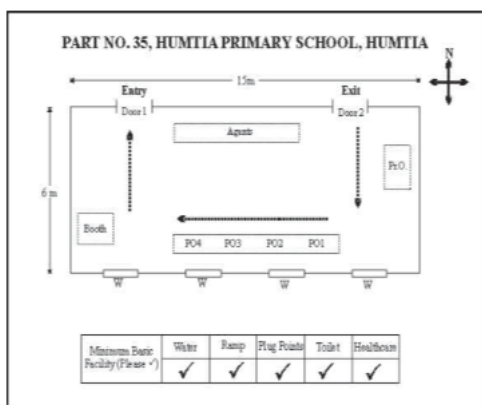

Nazri Naksha

Google Map View

Polling Station Building Front View

Polling Station Front View

Cad View

Key MAP View