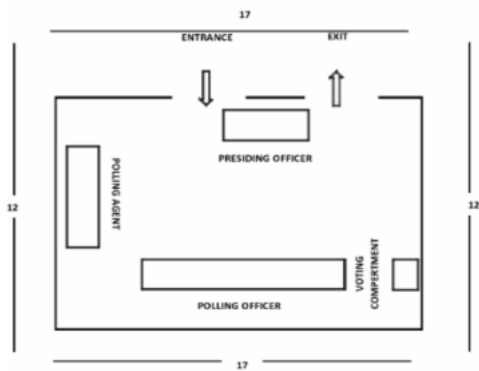

Nazri Naksha

Google Map View

Polling Station Building Front View

Polling Station Front View

Cad View

Key MAP View