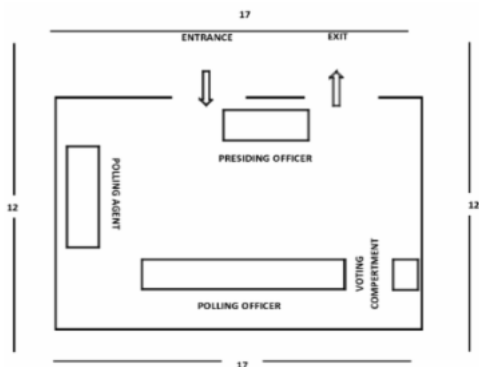

Nazri Naksha

Google Map View

Polling Station Building Front View

Polling Station Front View

Cad View

Key MAP View