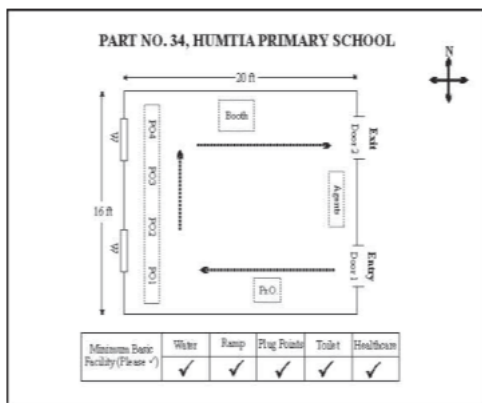

Nazri Naksha

Google Map View

Polling Station Building Front View

Polling Station Front View

Cad View

Key MAP View