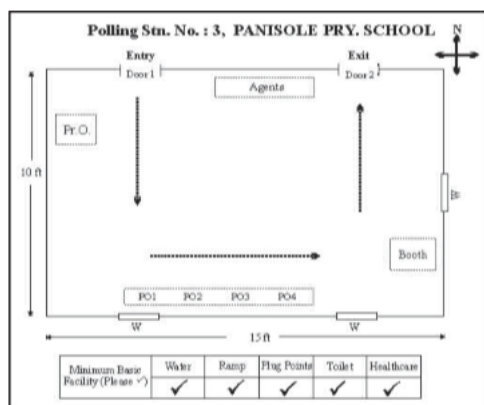

Nazri Naksha

Google Map View

Polling Station Building Front View

Polling Station Front View

Cad View

Key MAP View