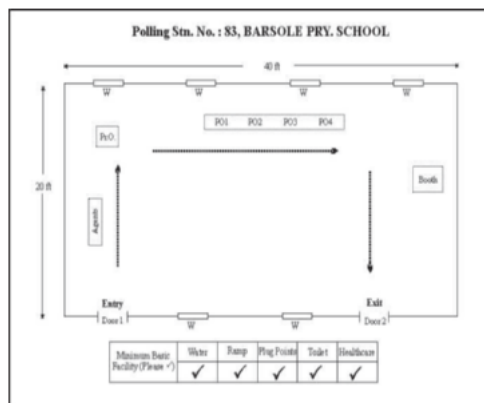

Nazri Naksha

Google Map View

Polling Station Building Front View

Polling Station Front View

Cad View

Key MAP View