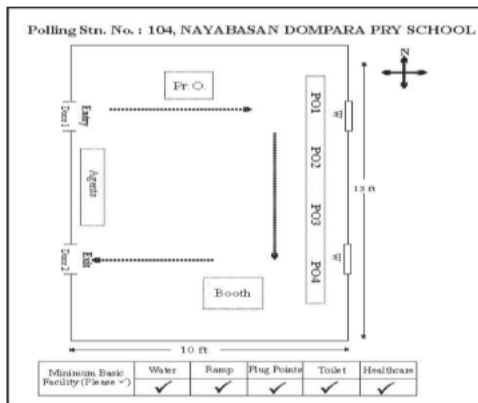

Nazri Naksha

Google Map View

Polling Station Building Front View

Polling Station Front View

Cad View

Key MAP View