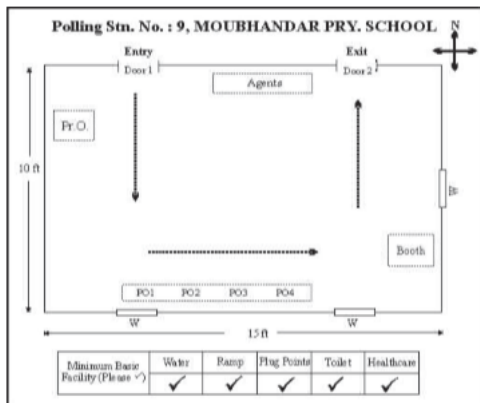

Nazri Naksha

Google Map View

Polling Station Building Front View

Polling Station Front View

Cad View

Key MAP View