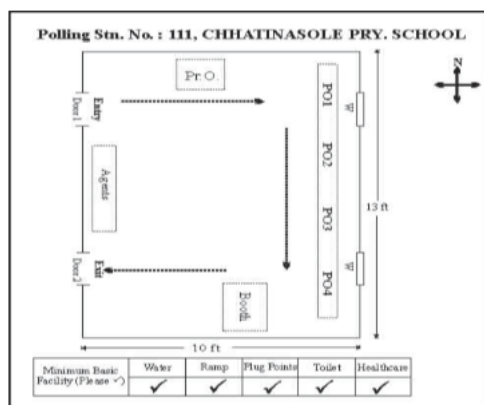

Nazri Naksha

Google Map View

Polling Station Building Front View

Polling Station Front View

Cad View

Key MAP View