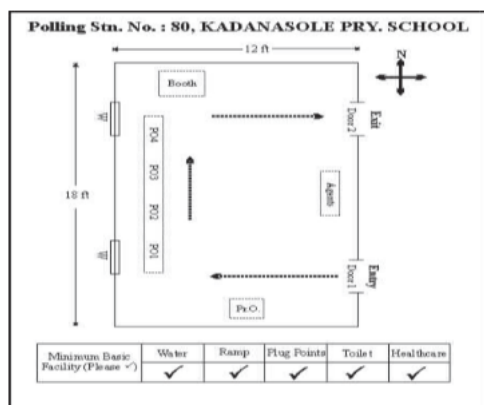

Nazri Naksha

Google Map View

Polling Station Building Front View

Polling Station Front View

Cad View

Key MAP View