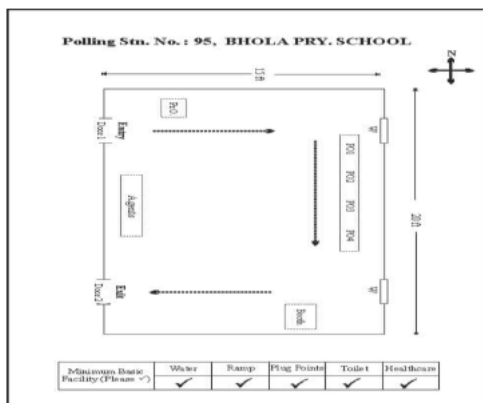

Nazri Naksha

Google Map View

Polling Station Building Front View

Polling Station Front View

Cad View

Key MAP View