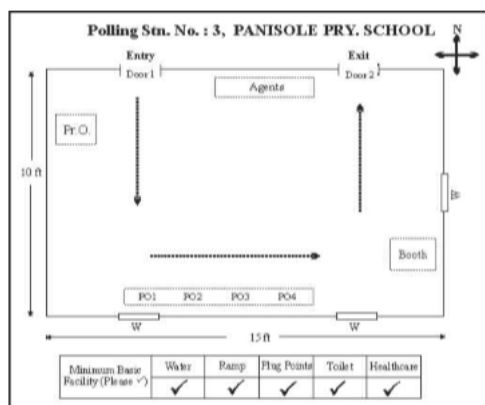

Nazri Naksha

Google Map View

Polling Station Building Front View

Polling Station Front View

Cad View

Key MAP View