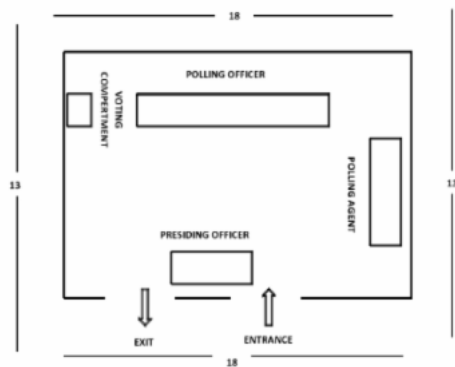

Nazri Naksha

Google Map View

Polling Station Building Front View

Polling Station Front View

Cad View

Key MAP View