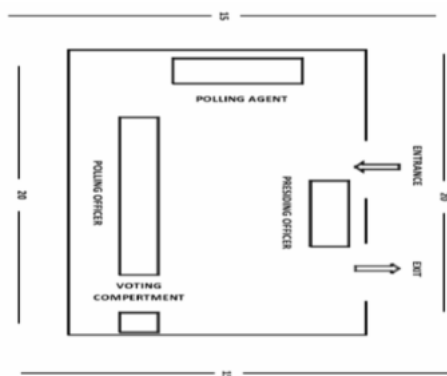

Nazri Naksha

Google Map View

Polling Station Building Front View

Polling Station Front View

Cad View

Key MAP View