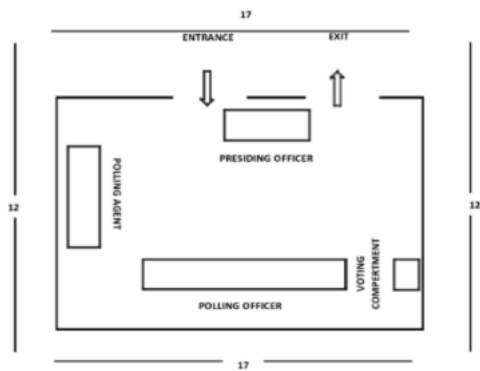

Nazri Naksha

Google Map View

Polling Station Building Front View

Polling Station Front View

Cad View

Key MAP View