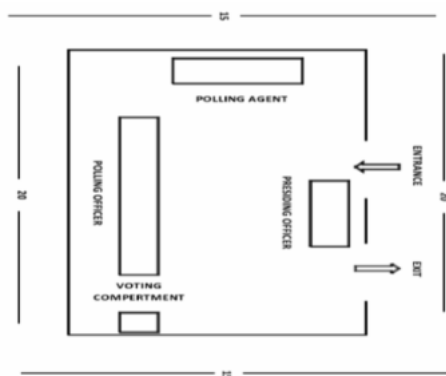

Nazri Naksha

Google Map View

Polling Station Building Front View

Polling Station Front View

Cad View

Key MAP View