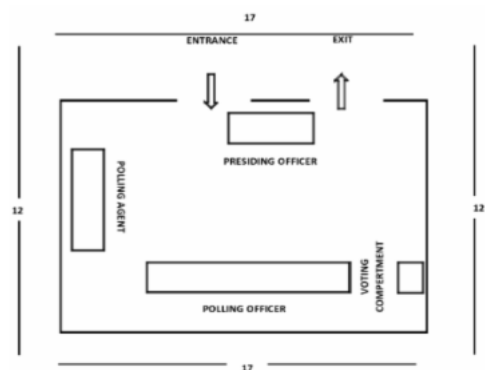

Nazri Naksha

Google Map View

Polling Station Building Front View

Polling Station Front View

Cad View

Key MAP View