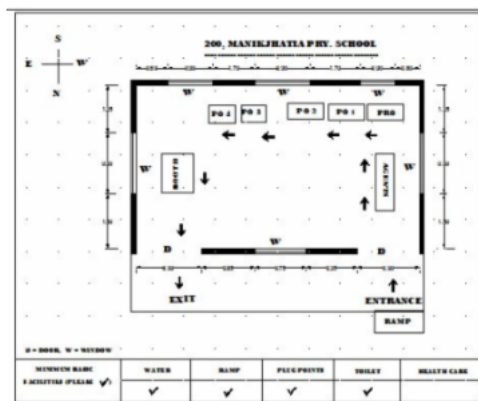

Nazri Naksha

Google Map View

Polling Station Building Front View

Polling Station Front View

Cad View

Key MAP View