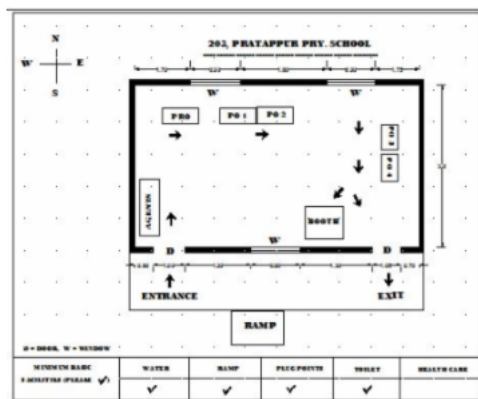

Nazri Naksha

Google Map View

Polling Station Building Front View

Polling Station Front View

Cad View

Key MAP View