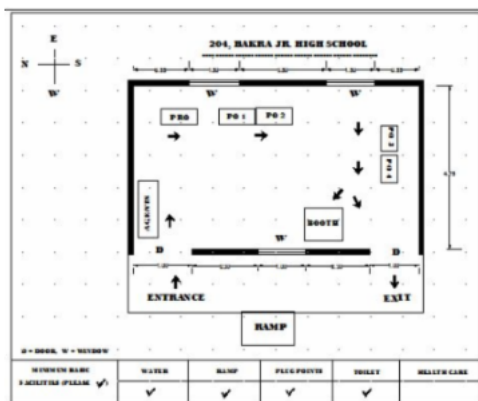

Nazri Naksha

Google Map View

Polling Station Building Front View

Polling Station Front View

Cad View

Key MAP View