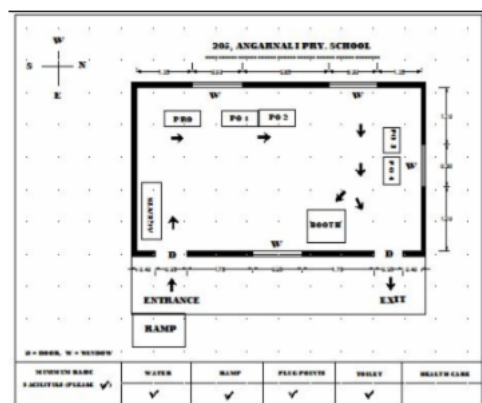

Nazri Naksha

Google Map View

Polling Station Building Front View

Polling Station Front View

Cad View

Key MAP View