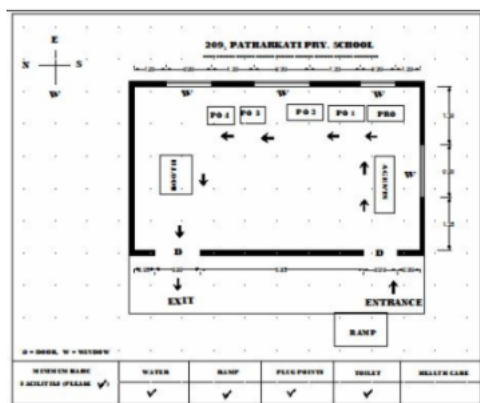

Nazri Naksha

Google Map View

Polling Station Building Front View

Polling Station Front View

Cad View

Key MAP View