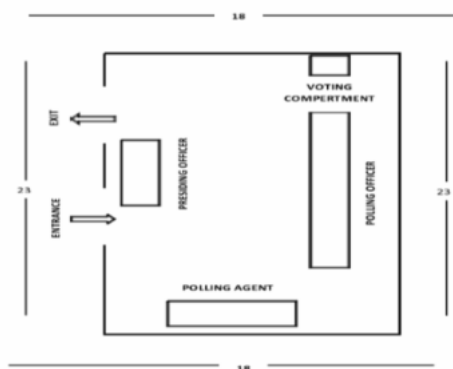

Nazri Naksha

Google Map View

Polling Station Building Front View

Polling Station Front View

Cad View

Key MAP View