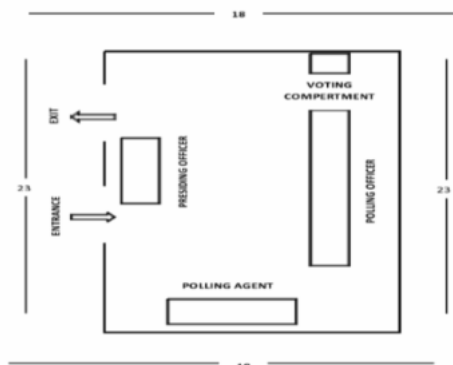

Nazri Naksha

Google Map View

Polling Station Building Front View

Polling Station Front View

Cad View

Key MAP View