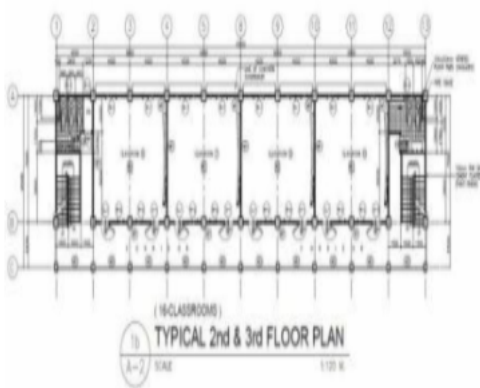

Nazri Naksha

Google Map View

Polling Station Building Front View

Polling Station Front View

Cad View

Key MAP View