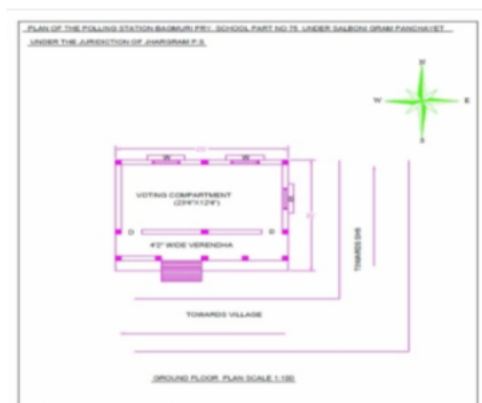

Nazri Naksha

Google Map View

Polling Station Building Front View

Polling Station Front View

Cad View

Key MAP View