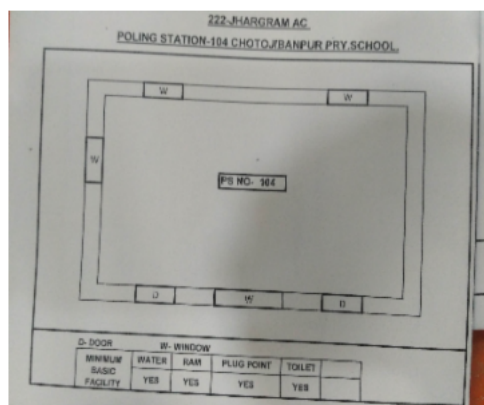

Nazri Naksha

Google Map View

Polling Station Building Front View

Polling Station Front View

Cad View

Key MAP View