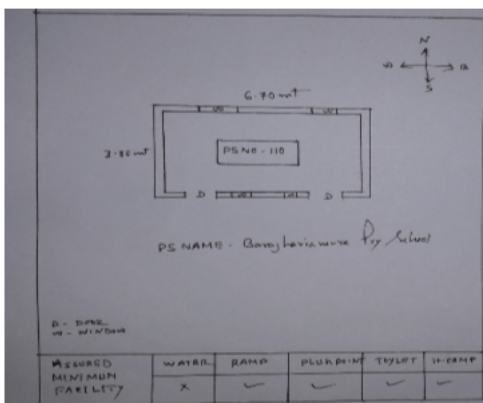

Nazri Naksha

Google Map View

Polling Station Building Front View

Polling Station Front View

Cad View

Key MAP View