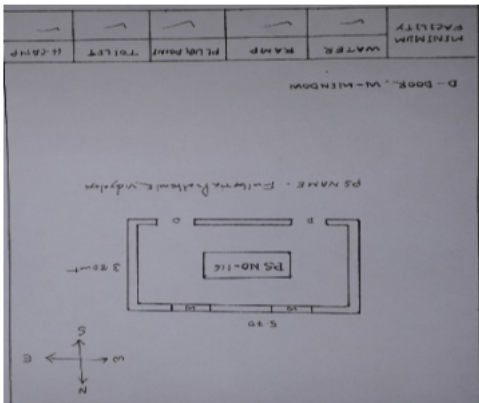

Nazri Naksha

Google Map View

Polling Station Building Front View

Polling Station Front View

Cad View

Key MAP View