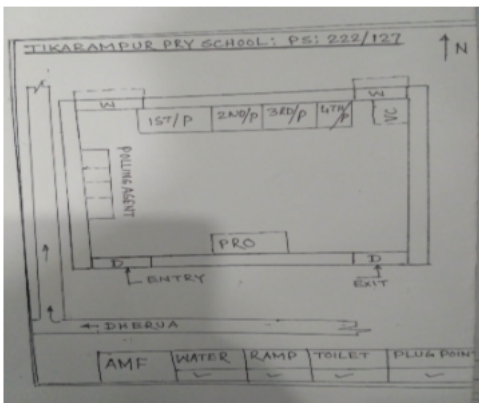

Nazri Naksha

Google Map View

Polling Station Building Front View

Polling Station Front View

Cad View

Key MAP View