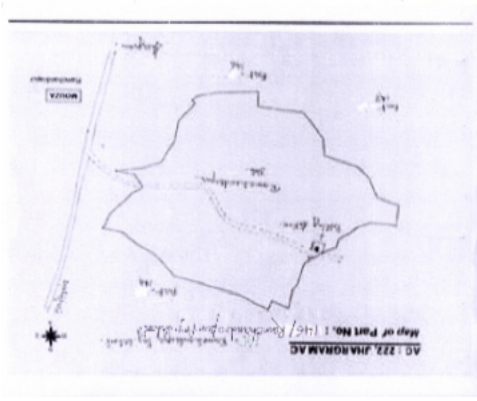

Polling Station Building Front View

Nazri Naksha