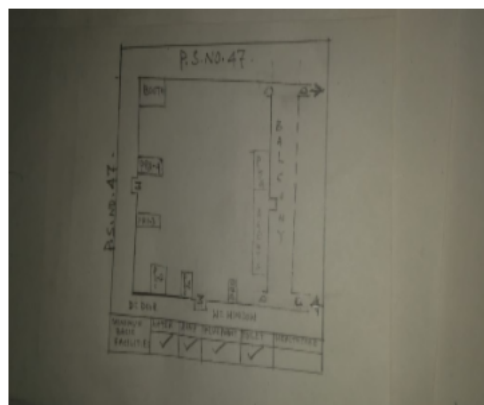

Nazri Naksha

Google Map View

Polling Station Building Front View

Polling Station Front View

Cad View

Key MAP View